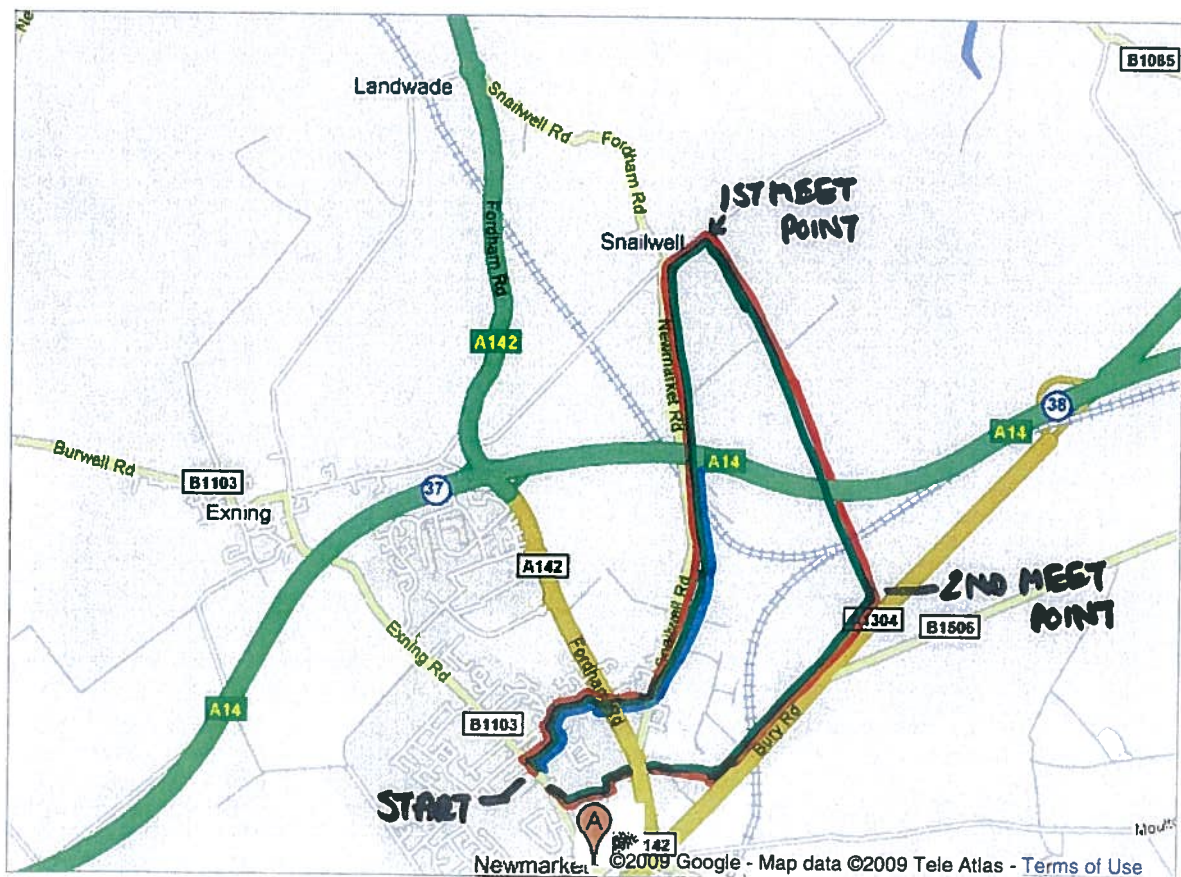

GOLDEN GATES RUN

Turn left out of the Leisure Centre, cross over the rd at the pedestrian crossing and take the next right down Heasman Close, this will then join onto Noel Murless Drive. At the end of Noel Murless cross over the road and turn left into Paget Place. Go all the way to the end to join onto Snailwell Rd. Turn left onto Snailwell rd out of Newmarket town towards Snailwell. At the end of Snailwell rd turn right onto Chippenham Rd to the 1st Meet point (car park to pathway towards Golden Gates).

Go along the pathway all the way to the end to the 2nd meet point at the Golden Gates.

From here turn right onto Bury Rd and home.

- MEETING POINTS
- BEGINNER ROUTE
- INTERMEDIATE ROUTE
- ADVANCED ROUTE

Page 1 of 1

SIDE HILL

Turn right out of the Leisure Centre, cross the rd and go down Smilers Hill, along Rays Lane, over the severalls and cross over onto the heath. Continue along crossing over Moulton Rd and follow the path adjacent to Old Station Rd all the way round the heath to 1st meet point at Henry Cecils Yard.

B – Cross over Moulton Rd, then turn left taking the path through the trees back down to the entrance of the heath. Then home.

I – Cross over Moulton Rd, straight on and follow the path directly down to the 2nd meet point at the Chalkpit. Then home.